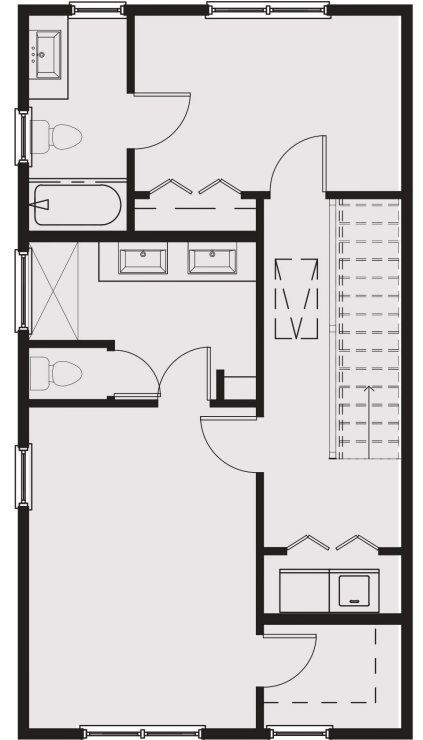

HOLLYWOOD & MAIN - TYPE "E" 3BR, 3.5BH, 1,747sf

FIRST FLOOR

SECOND FLOOR

THIRD FLOOR